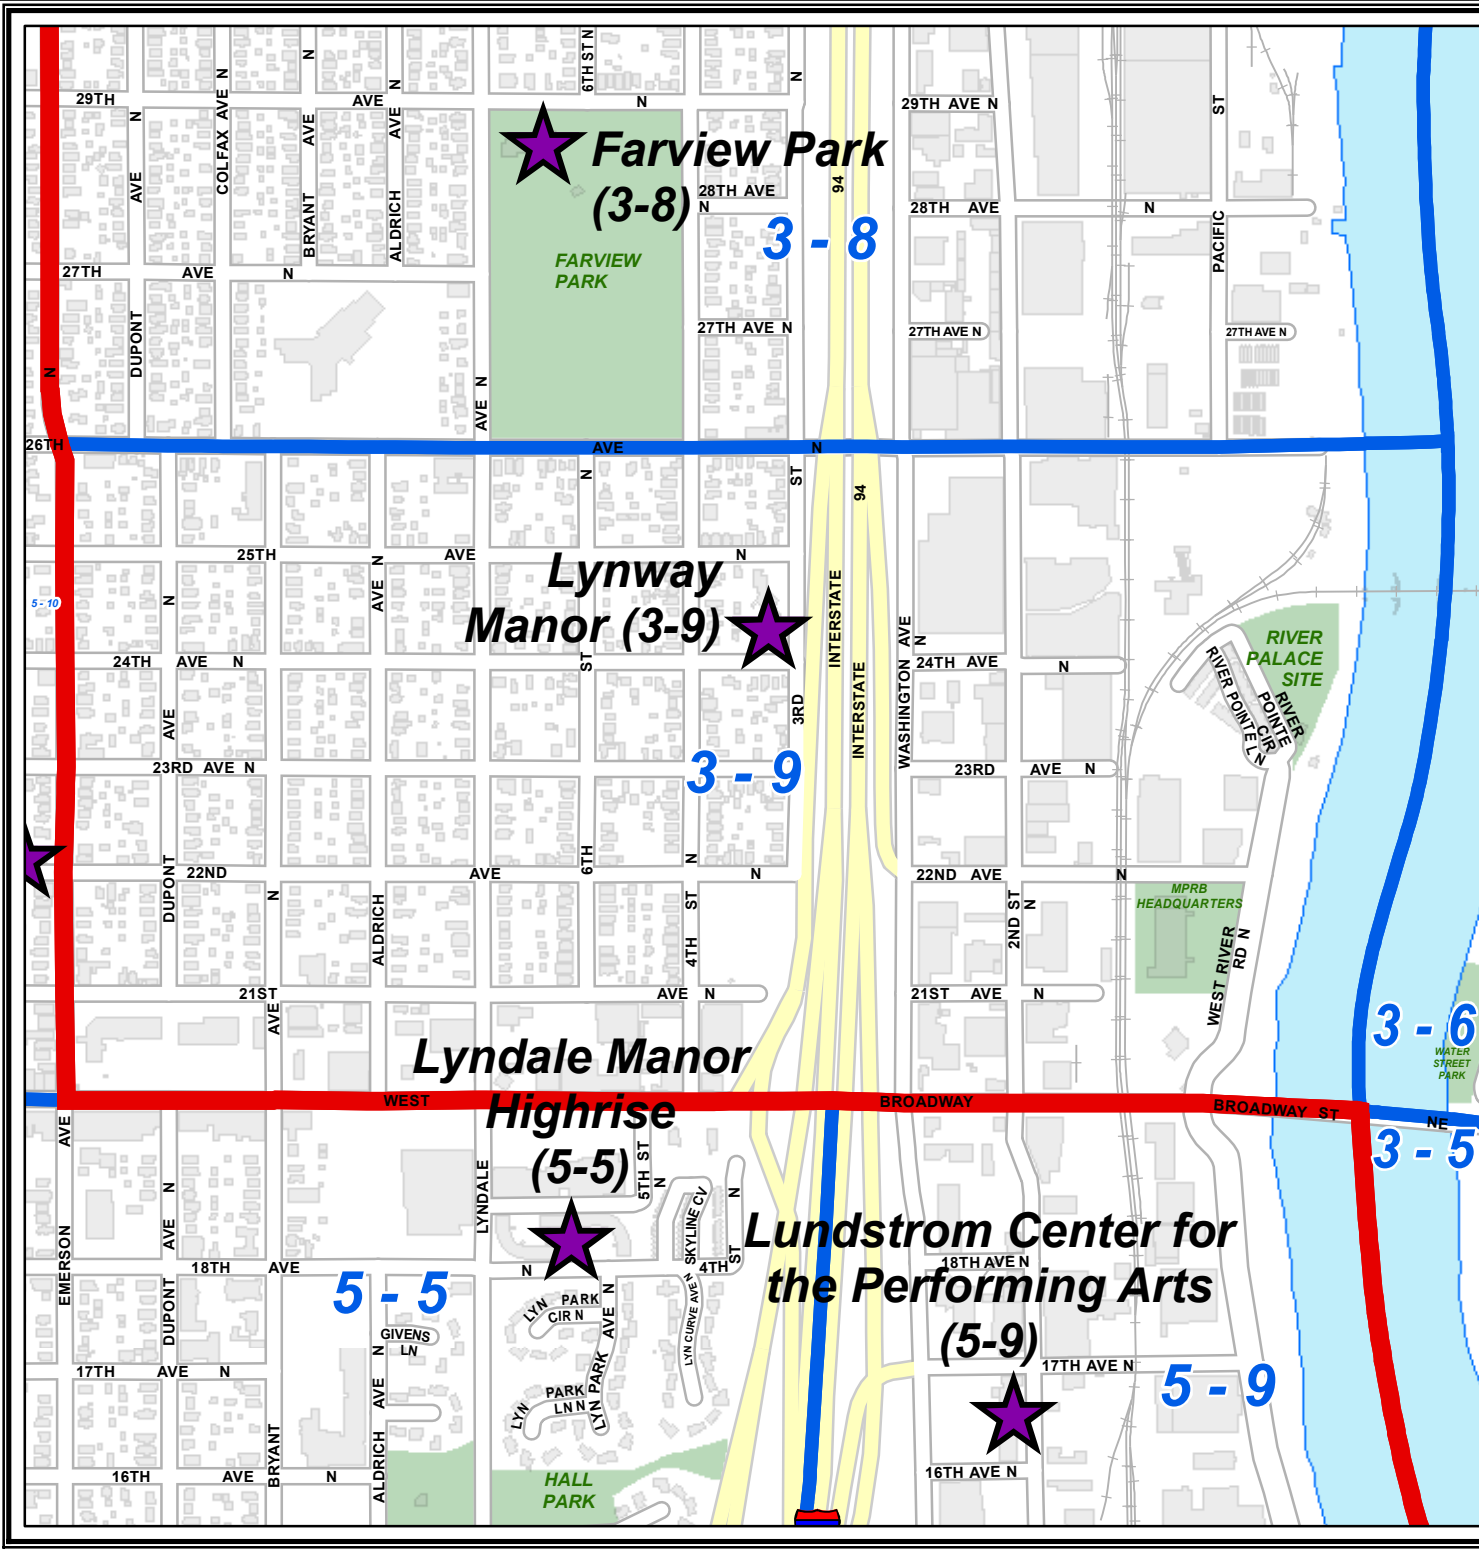

Election Precincts and Polling Places

Ward 3 - Precinct 9

Polling Places

Election Precincts

Wards

City of Minneapolis
 Election Map
 Wards Adopted April 18, 2002
 Precincts Adopted April 26, 2002

★ Farview Park (3-8)

FARVIEW PARK

3 - 8

★ Lynway Manor (3-9)

3 - 9

★ Lyndale Manor (5-5)

5 - 5

★ Lundstrom Center for the Performing Arts (5-9)

5 - 9

3 - 6

3 - 5